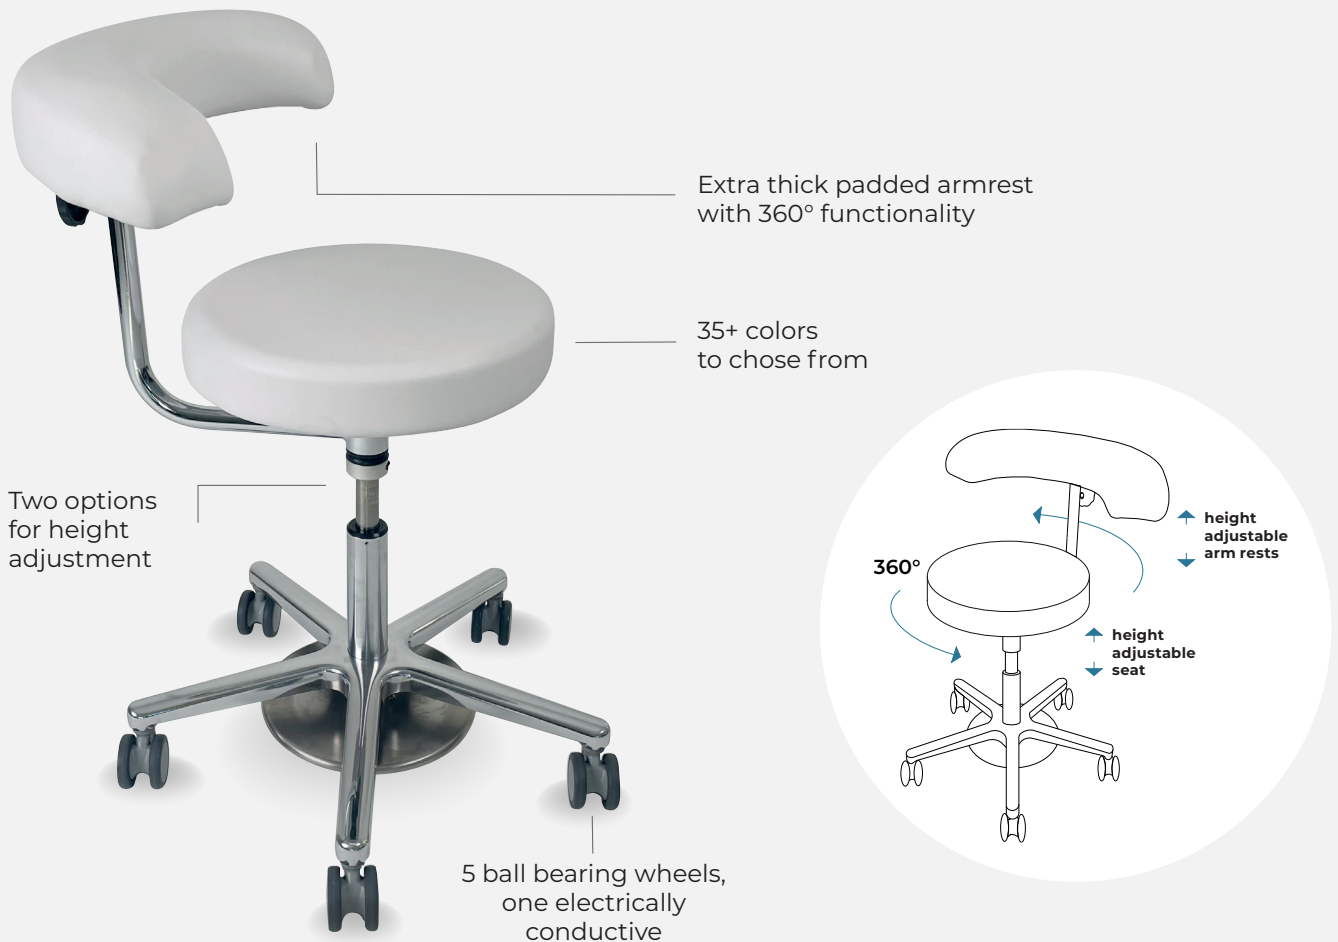

COMFORT Assist

Comfortable. Practical. Extra Supportive.
The new allrounder chair for your team.

The new operation chair is a prototype that will be further developed based on your feedback and practical use.

We're looking forward to receive your feedback via mail at:
info@brumaba.de
h.pigors@brumaba.de

www.brumaba.com

Technical Data

Height adjustment (mm)	450-600
Height adjustment armrest (mm)	210
Ø chair cross (mm)	610
Width cushion (mm)	360